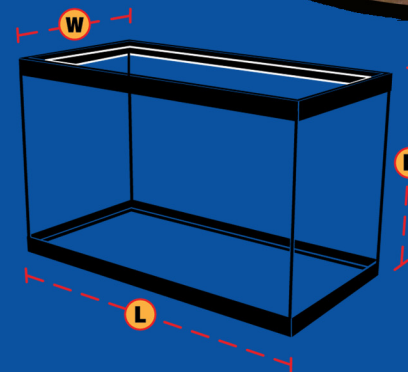

You Deserve An Ocean View

You enjoy the view. We'll do the work.

120 Gallon Saltwater Reef Aquarium
Custom Built-In System
Aquarium Footprint: 48"L x 24"W x 26"H

95 Gallon Saltwater Reef Aquarium
Standard Free Standing Wave System
Aquarium Footprint: 48"L x 18"W x 24"H

90 Gallon Saltwater Reef Aquarium
Standard Free Standing System
Aquarium Footprint: 48"L x 18"W x 26"H

92 Gallon Saltwater Reef Aquarium
Standard Free Standing Corner System
Aquarium Footprint: 48"L x 34"W x 25"H

75 Gallon Freshwater Fish Aquarium
Standard Free Standing System
Aquarium Footprint: 48"L x 18"W x 21"H

55 Gallon Freshwater Fish Aquarium
Standard Free Standing System
Aquarium Footprint: 48"L x 13"W x 21"H

54 Gallon Saltwater Reef Aquarium
Standard Free Standing Corner System
Aquarium Footprint: 39"L x 27"W x 23"H

A few feet is all the space required to enjoy a well deserved ocean view. Our aquarium systems are designed to make a huge impact, while occupying minimal space.